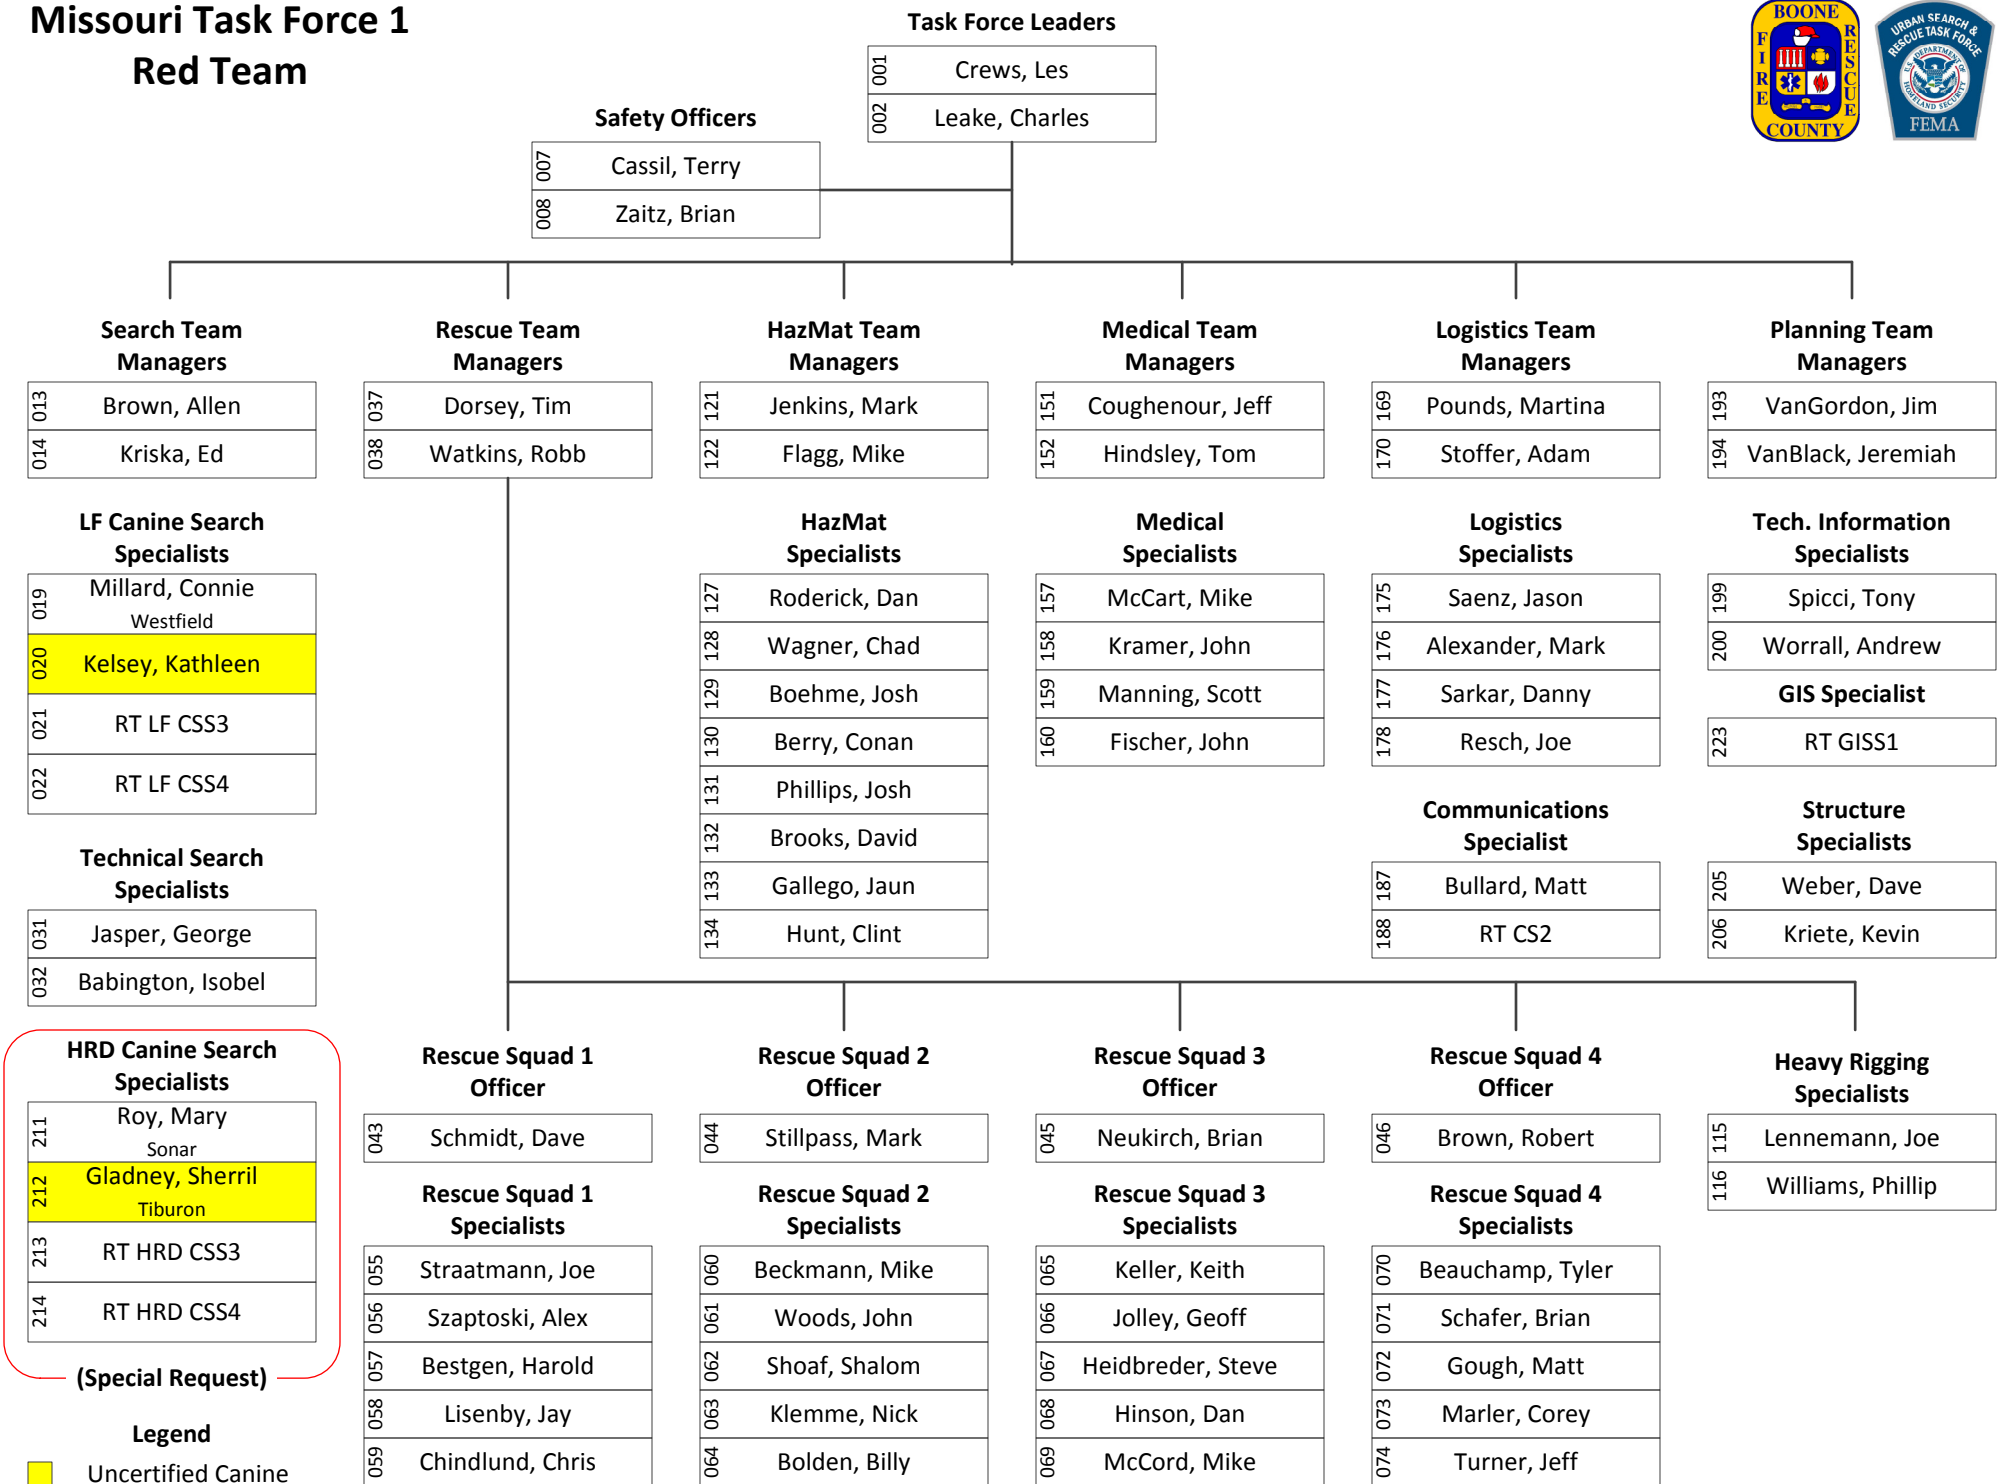

Missouri Task Force 1 Red Team

(Special Request)

Legend

Uncertified Canine