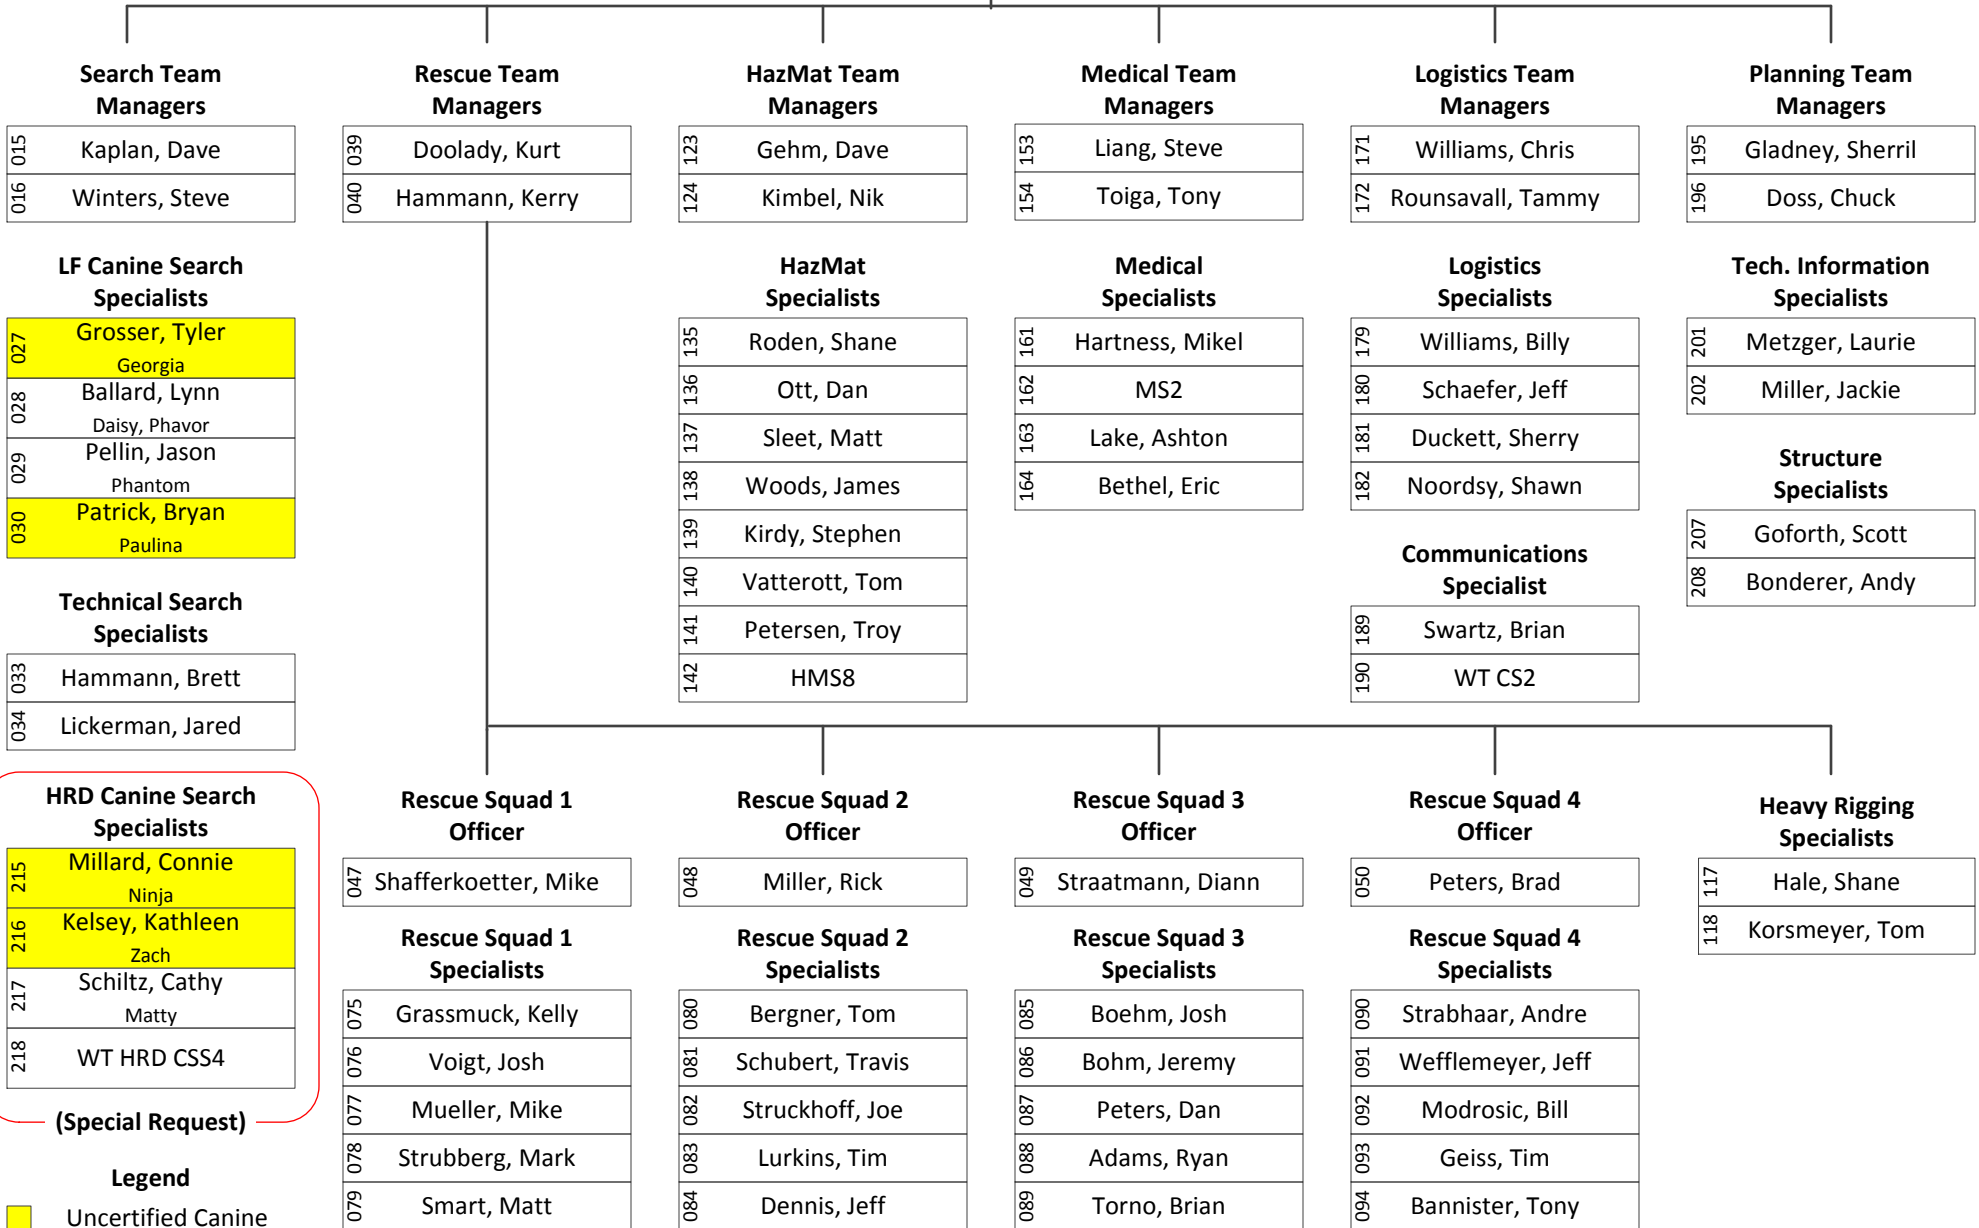

Missouri Task Force 1 White Team

Task Force Leaders

003	Rhodes, Ernie
004	Schofield, Matt

Safety Officers

009	Krueger, Roy
010	Barthelmass, Scott

HRD Canine Search Specialists

215	Millard, Connie Ninja
216	Kelsey, Kathleen Zach
217	Schiltz, Cathy Matty
218	WT HRD CSS4

(Special Request)

Legend

■ Uncertified Canine