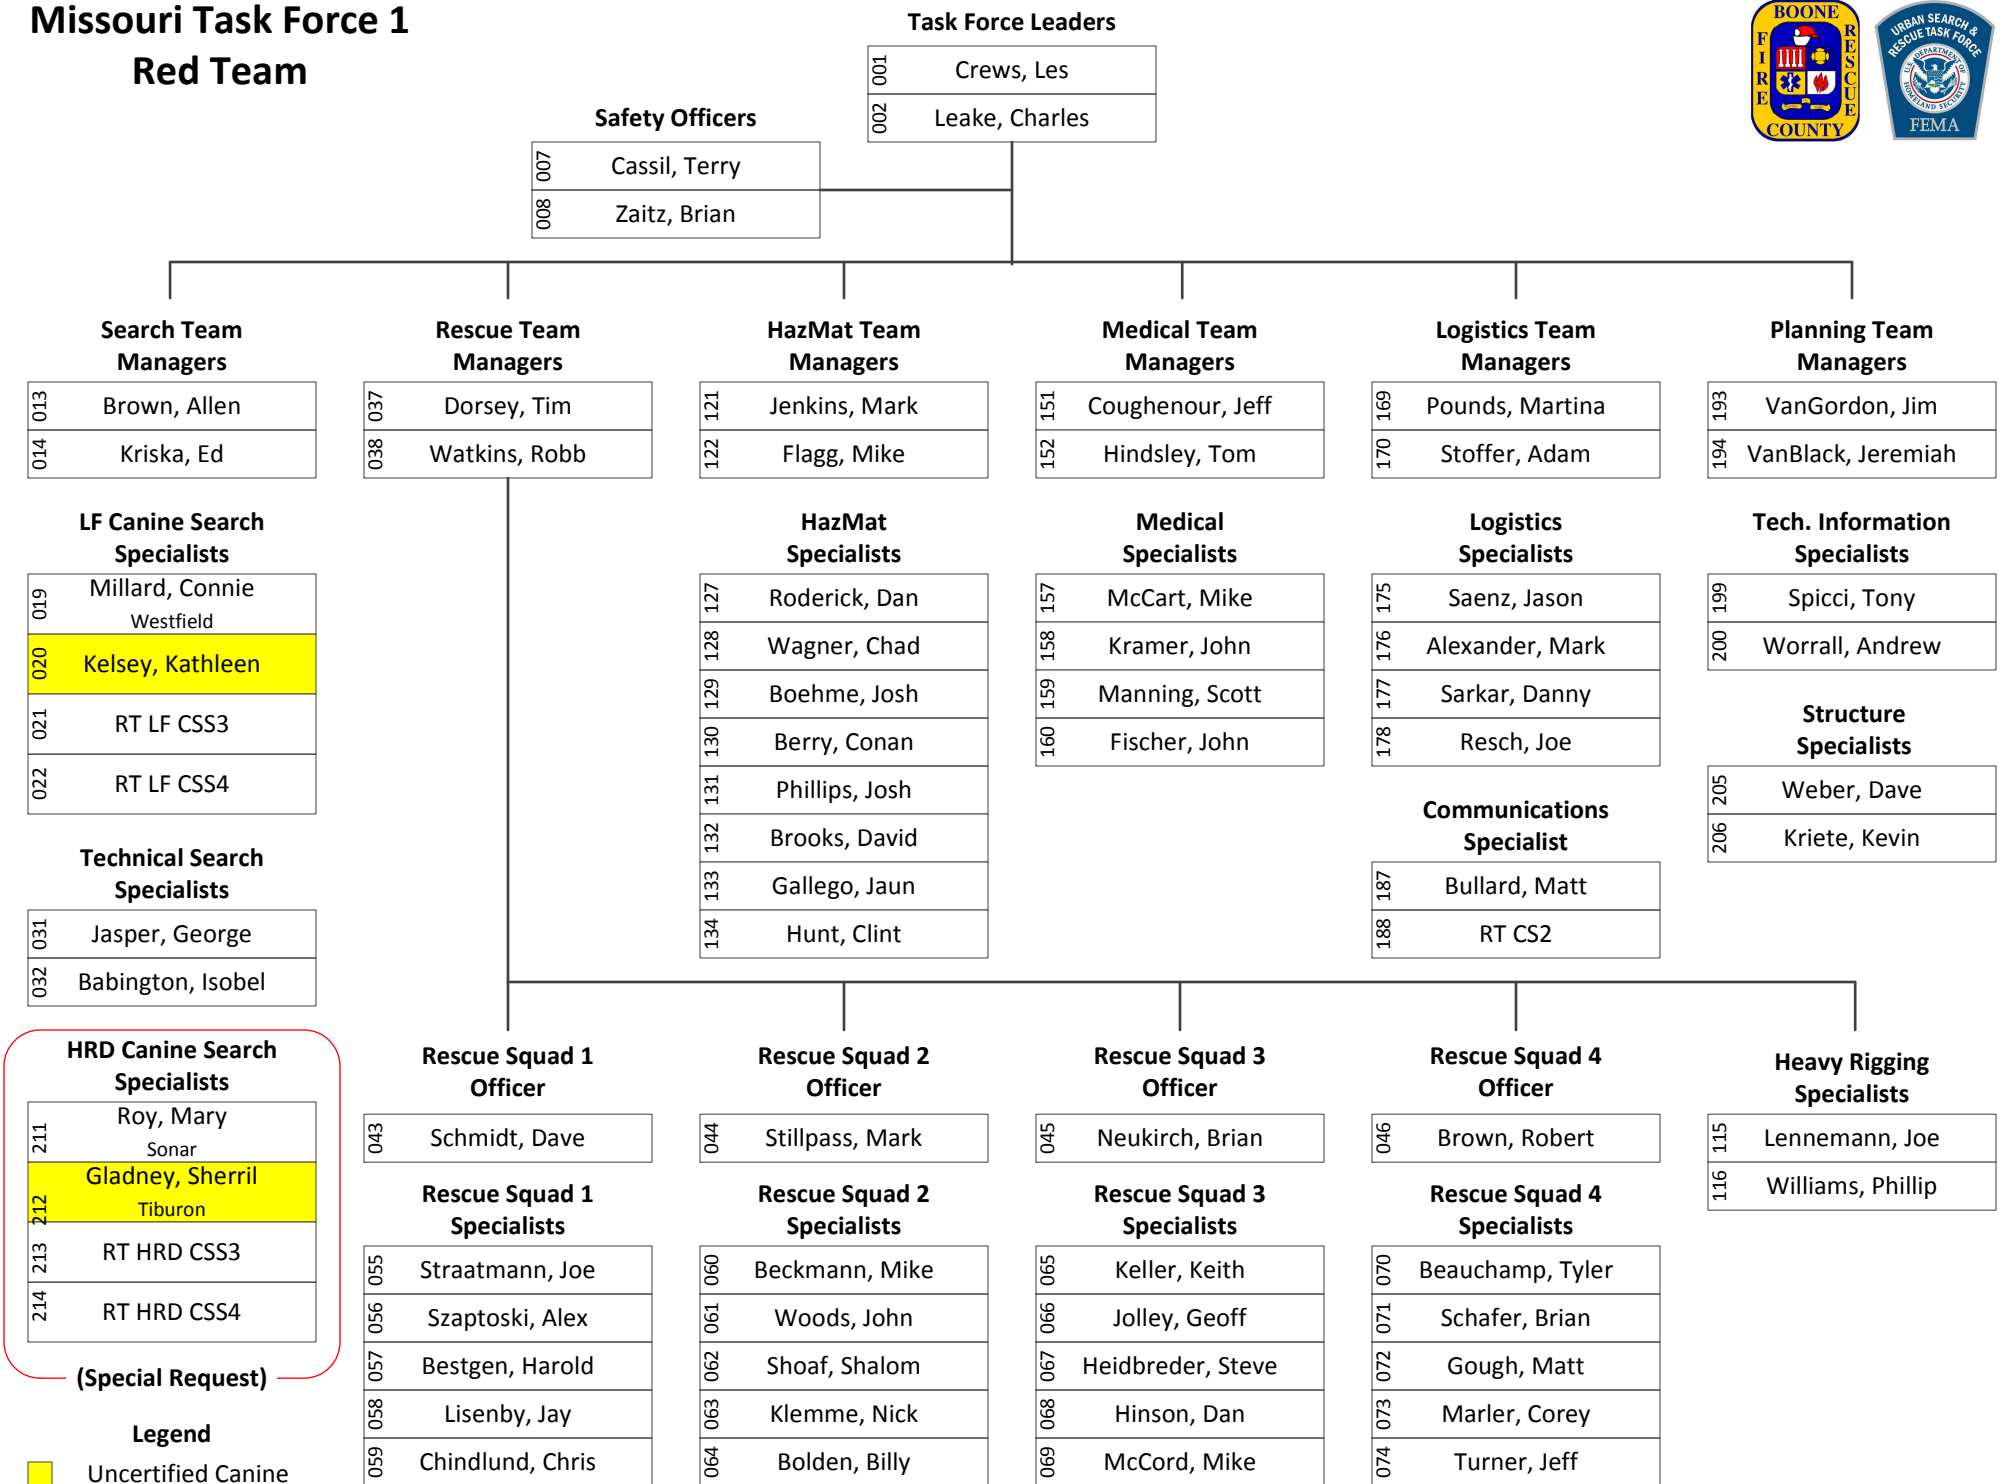

Missouri Task Force 1 Red Team

(Special Request)

Legend

Uncertified Canine